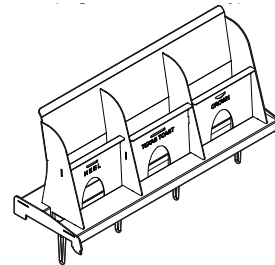

Additional Items

Standard Bun Feeder
(P/N 0021924)