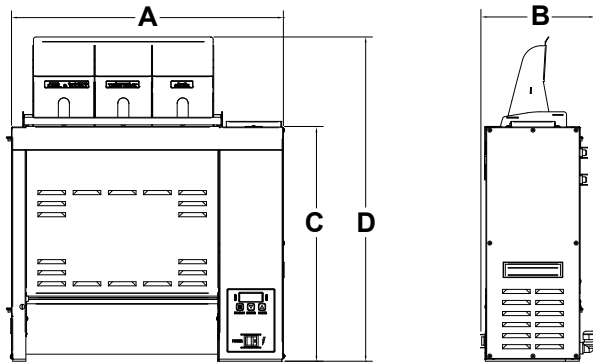

The GST-3V features three toasting lanes and is available with a standard or low-profile bun feeder.

The GST-5V features five toasting lanes. It also has a front and rear landing zone so that it can easily fit into a dual-sided kitchen.

## Dimensions

Model & Mfg. No.	Width (A)	Depth (B)	Height (C)	Height (D)
------------------	-----------	-----------	------------	------------