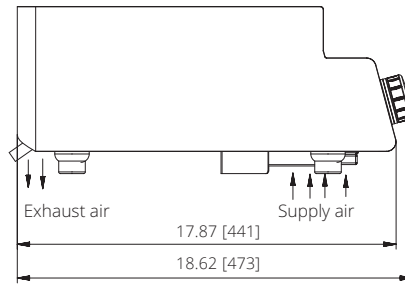

## Standard Features

- Realtime Temperature Control System RTCsmp®
- 12 power levels
- 11.8 inches (300 mm) Ceran Wok Glass Diameter
- Timer function
- Energy efficient
- Convenient and reliable
- Heats up quickly
- Overheat protection
- Easy to clean, high temperature ceran glass top
- LED Display
- Simple and intuitive "Tap and Turn" knob
- Includes plug and cord (6 ft. - 1.8 m)

**INSTINCT™** GARLAND INDUCTION WOK (COUNTER-TOP), WOK CERAN BOWL 11.8 INCHES DIAMETER

Dimensions are specified in inches [mm]

- Number of heating zones 1
- Ceran glass surface diameter 11.8 inches / 300 mm Wok Ceran bowl
- Inductor diameter Inductor coil 10.63 inches / 270 mm
- Power levels 12
- Housing Stainless steel

Model	INSTINCT WOK 3.5		INSTINCT WOK 5	
Model Number	GIIC-SW3.5		GIIC-SW5.0	
Dimensions W (L) x D (P) x H	14.96 x 18.62 x 7.87 inches [380 x 473 x 200 mm]		14.96 x 18.62 x 7.87 inches [380 x 473 x 200 mm]	
Weight	31 lbs [14 kg]		36 lbs [16 kg]	
<b>Electrical Specifications</b>	<b>Single Phase</b>		<b>3 Phases</b>	
Power, Watts	1 x 3500W - 17 amp		1 x 5000W - 14 amp	
Electrical supply V/Hz	208-240 V/50-60 Hz/1		208-240 V/50-60 Hz/3	380-440 V/50-60 Hz/3
Certification Marks	UL	CE	UL	CE
Plug (to precise at time of order)	 NEMA 6-20P	 EU1-16P	 NEMA 15-20P	 EU 5-Pole
<b>Shipping Information</b>				
Dimensions W (L) x D (P) x H	26.38 x 18.51 x 11.42 inches [670 x 470 x 290 mm]		26.38 x 18.51 x 11.42 inches [670 x 470 x 290 mm]	
Weight	40 lbs [18 kg]		42 lbs [19 kg]	