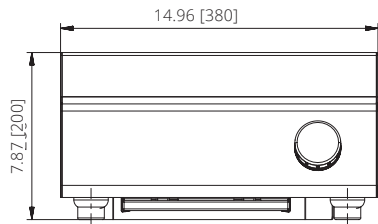

## Standard Features

- Realtime Temperature Control System RTCsmp®
- 12 power levels
- 11.8 inches (300 mm) Ceran Wok Glass Diameter
- Timer function
- Energy efficient
- Convenient and reliable
- Heats up quickly
- Overheat protection
- Easy to clean, high temperature ceran glass top
- LED Display
- Simple and intuitive "Tap and Turn" knob
- Includes plug and cord (6 ft. - 1.8 m)

**INSTINCT™** GARLAND INDUCTION WOK (COUNTER-TOP), WOK CERAN BOWL 11.8 INCHES DIAMETER

Dimensions are specified in inches [mm]

- Number of heating zones 1
- Ceran glass surface diameter 11.8 inches / 300 mm Wok Ceran bowl
- Inductor diameter Inductor coil 10.63 inches / 270 mm
- Power levels 12
- Housing Stainless steel

Model	INSTINCT WOK 3.5		INSTINCT WOK 5	
Model Number	GIIC-SW3.5		GIIC-SW5.0	
Dimensions W (L) x D (P) x H	14.96 x 18.62 x 7.87 inches [380 x 473 x 200 mm]		14.96 x 18.62 x 7.87 inches [380 x 473 x 200 mm]	
Weight	31 lbs [14 kg]		36 lbs [16 kg]	
<b>Electrical Specifications</b>	<b>Single Phase</b>		<b>3 Phases</b>	
Power, Watts	1 x 3500W - 17 amp		1 x 5000W - 14 amp	
Electrical supply V/Hz	208-240 V/50-60 Hz/1		208-240 V/50-60 Hz/3	380-440 V/50-60 Hz/3
Certification Marks	UL	CE	UL	CE
Plug (to precise at time of order)	 NEMA 6-20P	 EU1-16P	 NEMA 15-20P	 EU 5-Pole
<b>Shipping Information</b>				
Dimensions W (L) x D (P) x H	26.38 x 18.51 x 11.42 inches [670 x 470 x 290 mm]		26.38 x 18.51 x 11.42 inches [670 x 470 x 290 mm]	
Weight	40 lbs [18 kg]		42 lbs [19 kg]	