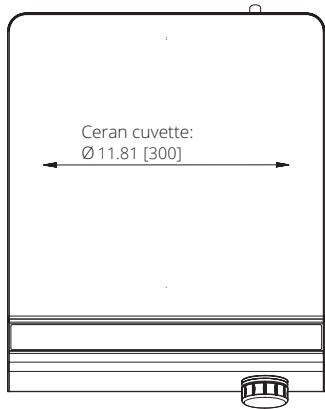

## Standard Features

- Realtime Temperature Control System RTCsmp®
- 12 power levels
- 11.8 inches (300 mm) Ceran Wok Glass Diameter
- Timer function
- Energy efficient
- Convenient and reliable
- Heats up quickly
- Overheat protection
- Easy to clean, high temperature ceran glass top
- LED Display
- Simple and intuitive "Tap and Turn" knob
- Includes plug and cord (6 ft. - 1.8 m)

**INSTINCT™** GARLAND INDUCTION WOK (COUNTER-TOP), WOK CERAN BOWL 11.8 INCHES DIAMETER

Dimensions are specified in inches [mm]

- Number of heating zones 1
- Ceran glass surface diameter 11.8 inches / 300 mm Wok Ceran bowl
- Inductor diameter Inductor coil 10.63 inches / 270 mm
- Power levels 12
- Housing Stainless steel

Model	INSTINCT WOK 3.5		INSTINCT WOK 5	
Model Number	GIIC-SW3.5		GIIC-SW5.0	
Dimensions W (L) x D (P) x H	14.96 x 18.62 x 7.87 inches [380 x 473 x 200 mm]		14.96 x 18.62 x 7.87 inches [380 x 473 x 200 mm]	
Weight	31 lbs [14 kg]		36 lbs [16 kg]	
<b>Electrical Specifications</b>	<b>Single Phase</b>		<b>3 Phases</b>	
Power, Watts	1 x 3500W - 17 amp		1 x 5000W - 14 amp	
Electrical supply V/Hz	208-240 V/50-60 Hz/1		208-240 V/50-60 Hz/3	380-440 V/50-60 Hz/3
Certification Marks	UL	CE	UL	CE
Plug (to precise at time of order)	 NEMA 6-20P	 EU1-16P	 NEMA 15-20P	 EU 5-Pole
<b>Shipping Information</b>				
Dimensions W (L) x D (P) x H	26.38 x 18.51 x 11.42 inches [670 x 470 x 290 mm]		26.38 x 18.51 x 11.42 inches [670 x 470 x 290 mm]	
Weight	40 lbs [18 kg]		42 lbs [19 kg]	