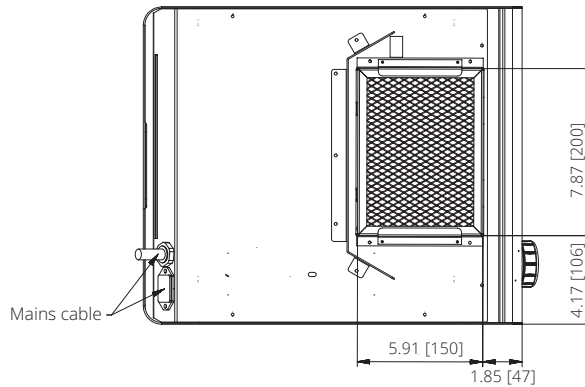

## Standard Features

- Realtime Temperature Control System RTCsmp®
- 12 power levels
- 11.8 inches (300 mm) Ceran Wok Glass Diameter
- Timer function
- Energy efficient
- Convenient and reliable
- Heats up quickly
- Overheat protection
- Easy to clean, high temperature ceran glass top
- LED Display
- Simple and intuitive "Tap and Turn" knob
- Includes plug and cord (6 ft. - 1.8 m)

**INSTINCT™** GARLAND INDUCTION WOK (COUNTER-TOP), WOK CERAN BOWL 11.8 INCHES DIAMETER

Dimensions are specified in inches [mm]

- Number of heating zones 1
- Ceran glass surface diameter 11.8 inches / 300 mm Wok Ceran bowl
- Inductor diameter Inductor coil 10.63 inches / 270 mm
- Power levels 12
- Housing Stainless steel

Model	INSTINCT WOK 3.5		INSTINCT WOK 5	
Model Number	GIIC-SW3.5		GIIC-SW5.0	
Dimensions W (L) x D (P) x H	14.96 x 18.62 x 7.87 inches [380 x 473 x 200 mm]		14.96 x 18.62 x 7.87 inches [380 x 473 x 200 mm]	
Weight	31 lbs [14 kg]		36 lbs [16 kg]	
<b>Electrical Specifications</b>	<b>Single Phase</b>		<b>3 Phases</b>	
Power, Watts	1 x 3500W - 17 amp		1 x 5000W - 14 amp	
Electrical supply V/Hz	208-240 V/50-60 Hz/1		208-240 V/50-60 Hz/3	380-440 V/50-60 Hz/3
Certification Marks	UL	CE	UL	CE
Plug (to precise at time of order)	 NEMA 6-20P	 EU1-16P	 NEMA 15-20P	 EU 5-Pole
<b>Shipping Information</b>				
Dimensions W (L) x D (P) x H	26.38 x 18.51 x 11.42 inches [670 x 470 x 290 mm]		26.38 x 18.51 x 11.42 inches [670 x 470 x 290 mm]	
Weight	40 lbs [18 kg]		42 lbs [19 kg]	